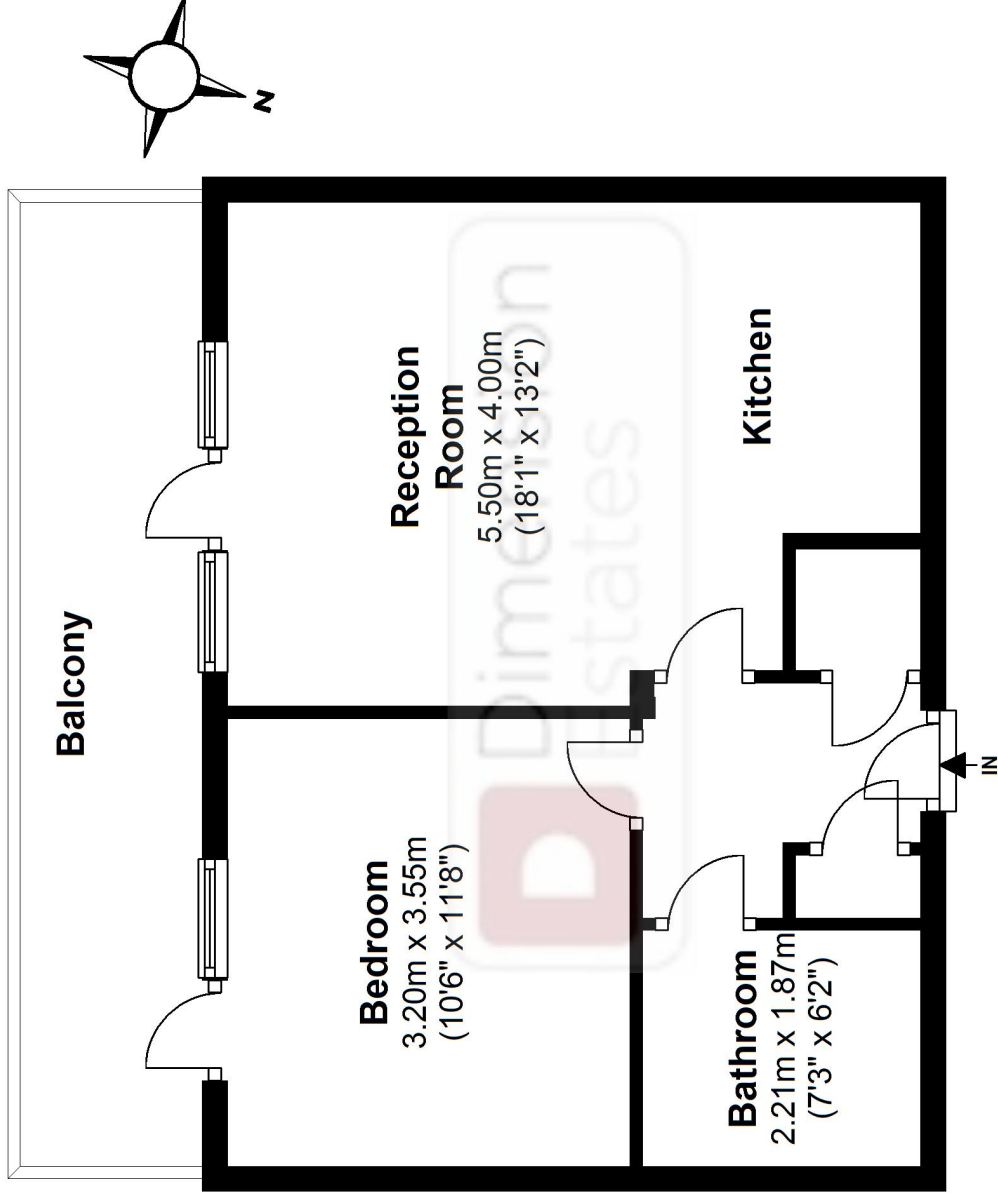

Second Floor

Approx. 42.2 sq. metres (453.7 sq. feet)

Total area: approx. 42.2 sq. metres (453.7 sq. feet)

Whilst every effort has been made to ensure the accuracy of the floor plan contained here, measurements of doors, windows, rooms and any other item are approximate and no responsibility is taken for any error, omission or mis-statement. This Plan is for illustrative purposes only and should be used as such by any prospective purchaser.

Plan produced using PlanUp.